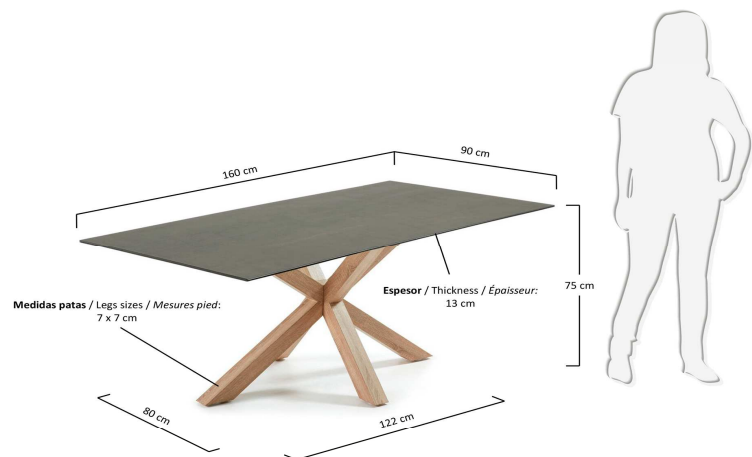

ARYA

product code	C437K09
product description	ARYA Table 160x90 Nat Sonoma, Porcelain Iron Moss Dining table with sonoma natural color steel legs and top in high-tech porcelain slab with glass support. Iron moss finish.

product sizes

height x width x depth (cm)	75	x	160	x	90
product weight (Kg)	63,3				

technical drawings

product features

use (domestic/office)	Domestic
appliçance (inner/outer)	Inner
extendible (yes/no)	No
adjustable height (yes/no)	No
foldable (yes/no)	No
up to seats	6
max. load (Kg)	50
top material	Glass + Ceramic
top finishing	Iron Moss finishing
top thickness	13 (10+3) mm
leaf material	
leaf finishing	
number of leaves	
stored inside (yes/no)	No

legs material	Steel
legs finishing	Legs covered with printed film by heat pressure getting a wooden natural effect.
feet protection (yes/no)	Yes
adjustable feet (yes/no)	Yes

RAL Specifications	
size and shape variation (yes/no)	No
color variation (yes/no)	No
other details	

good to know	Ceramic is made of: quartz, feldspar, clays and natural minerals. There is a butiral (PVB) between glass and ceramic. Legs form a rectangle of 122 x 80 cm. Tube shape: 7 x 7 cm
--------------	--