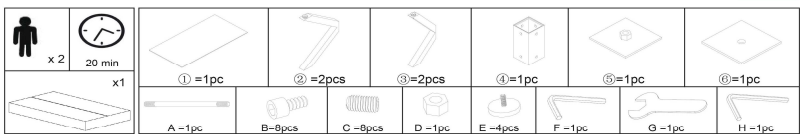

legs material	Steel
legs finishing	Legs covered with printed film by heat pressure getting a wooden natural effect.
feet protection (yes/no)	Yes
adjustable feet (yes/no)	Yes

RAL Specifications	
size and shape variation (yes/no)	No
color variation (yes/no)	No
other details	

general warnings	Waterproof. Resistant to any kind of chemical cleaning agent. Resistant to high temperatures. Resistant to wear and tear. UV resistant. It is composed entirely of natural materials

specific use and care instructions	Clean with a damp cloth and dry immediately

years of guarantee made according to	2

good to know	Ceramic is made of: quartz, feldspar, clays and natural minerals. There is a butiral (PVB) between glass and ceramic. Legs form a rectangle of 122 x 80 cm. Tube shape: 7 x 7 cm

assembly

assembly required (yes/no)	Yes
difficulty of assembly (hard/medium/easy)	Easy
assembly time (min)	20
people required	2
assembly suggestions	Assemble the legs first and then screw the top

assembly instructions

ARYA / ARGO