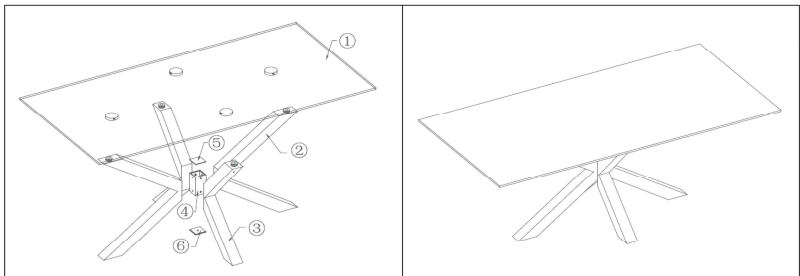

legs material	Steel
legs finishing	Legs covered with printed film by heat pressure getting a wooden natural effect.
feet protection (yes/no)	Yes
adjustable feet (yes/no)	Yes

RAL Specifications	
size and shape variation (yes/no)	No
color variation (yes/no)	No
other details	

general warnings	Waterproof. Resistant to any kind of chemical cleaning agent. Resistant to high temperatures. Resistant to wear and tear. UV resistant. It is composed entirely of natural materials

specific use and care instructions	Clean with a damp cloth and dry immediately

years of guarantee made according to	2

good to know	Ceramic is made of: quartz, feldspar, clays and natural minerals. There is a butiral (PVB) between glass and ceramic. Legs form a rectangle of 122 x 80 cm. Tube shape: 7 x 7 cm

assembly

assembly required (yes/no)	Yes
difficulty of assembly (hard/medium/easy)	Easy
assembly time (min)	20
people required	2
assembly suggestions	Assemble the legs first and then screw the top

assembly instructions

ARYA / ARGO